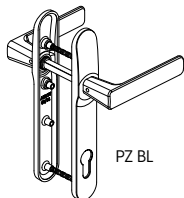

0421
Outside single handle
(with inside panic bar)

ABLOY NARROW PROFILE PLATE types

0750
Handle pair

0730
Inside handle
with outside blind plate

0751
Outside single handle
(with inside panic bar)

ABLOY DIN LONG PLATE SOLID DOOR

DIN
242
Handle pair

DIN
0241
Outside single handle
(with inside panic bar)

DIN
242 / 115
Handle pair

DIN
LH242 / 115
Outside single knob
(with inside panic bar)

ABLOY DIN LONG PLATE narrow PROFILE DOOR

DIN
2750
Handle pair

DIN
2751
Outside single handle
(with inside panic bar)

DIN
2750 / 115
Handle pair

DIN
LH2750 / 115
Outside single knob
(with inside panic bar)

ABLOY panic bars – convenient exit solution

Panic bar solution keeps the door closed and locked from the outside but allows for hands-free, convenient exit from the inside.