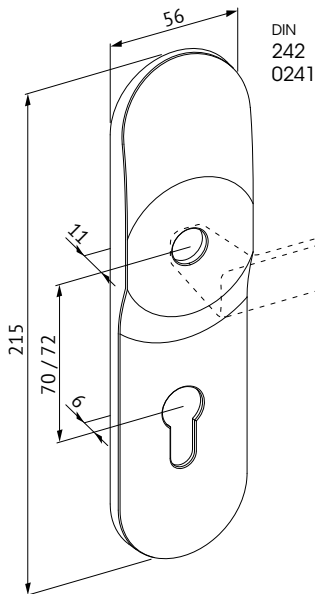

DIN
242
Handle pair

DIN
0241
Outside single handle
(with inside panic bar)

DIN
242 / 115
Handle pair

DIN
LH242 / 115
Outside single knob
(with inside panic bar)

ABLOY DIN LONG PLATE narrow PROFILE DOOR

DIN
2750
Handle pair

DIN
2751
Outside single handle
(with inside panic bar)

DIN
2750 / 115
Handle pair

DIN
LH2750 / 115
Outside single knob
(with inside panic bar)

ABLOY panic bars – convenient exit solution

Panic bar solution keeps the door closed and locked from the outside but allows for hands-free, convenient exit from the inside.