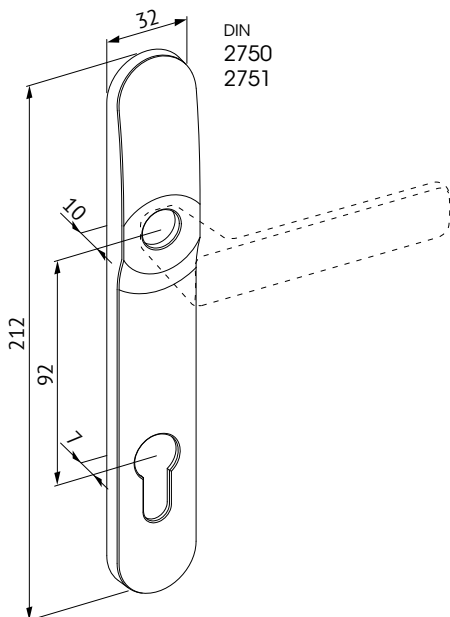

DIN
242
Handle pair

DIN
0241
Outside single handle
(with inside panic bar)

DIN
242 / 115
Handle pair

DIN
LH242 / 115
Outside single knob
(with inside panic bar)

ABLOY DIN LONG PLATE narrow PROFILE DOOR

DIN
2750
Handle pair

DIN
2751
Outside single handle
(with inside panic bar)

DIN
2750 / 115
Handle pair

DIN
LH2750 / 115
Outside single knob
(with inside panic bar)

ABLOY panic bars – convenient exit solution

Panic bar solution keeps the door closed and locked from the outside but allows for hands-free, convenient exit from the inside.