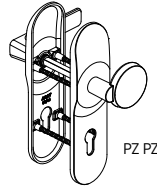

0421
Outside single handle
(with inside panic bar)

ABLOY NARROW PROFILE PLATE types

0750
Handle pair

0730
Inside handle
with outside blind plate

0751
Outside single handle
(with inside panic bar)

ABLOY DIN LONG PLATE SOLID DOOR

DIN
242
Handle pair

DIN
0241
Outside single handle
(with inside panic bar)

DIN
242 / 115
Handle pair

DIN
LH242 / 115
Outside single knob
(with inside panic bar)

ABLOY DIN LONG PLATE narrow PROFILE DOOR

DIN
2750
Handle pair