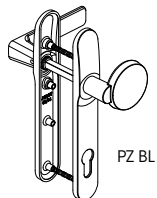

0421
Outside single handle
(with inside panic bar)

ABLOY NARROW PROFILE PLATE types

0750
Handle pair

0730
Inside handle
with outside blind plate

0751
Outside single handle
(with inside panic bar)

ABLOY DIN LONG PLATE SOLID DOOR

DIN
242
Handle pair

DIN
0241
Outside single handle
(with inside panic bar)

DIN
242 / 115
Handle pair

DIN
LH242 / 115
Outside single knob
(with inside panic bar)

ABLOY DIN LONG PLATE narrow PROFILE DOOR

DIN
2750
Handle pair

DIN
2751
Outside single handle
(with inside panic bar)

DIN
2750 / 115
Handle pair

DIN
LH2750 / 115
Outside single knob
(with inside panic bar)

ABLOY panic bars – convenient exit solution

Panic bar solution keeps the door closed and locked from the outside but allows for hands-free, convenient exit from the inside.