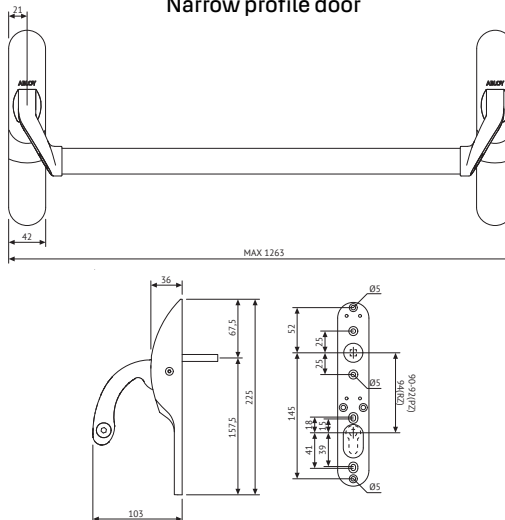

Measurements

PBE011
Solid door

PBE011
Narrow profile door

ABLOY selection table solid door

FUNCTION	SURFACES	STANDARD HANDLE ORDER INFORMATION	EXIT HANDLE ORDER INFORMATION	PANIC BAR	
SOLID DOOR HANDLE PAIR FOR SINGLE CYLINDER (PZBL72) 	Satin chrome (HCr)	DH006_25030R1002 : POLAR 6/242 PZBL Ms HCr DIN Long plate handle pair solid door (72mm)	EH006_25030R1002 : POLAR 6/242 PZBL Ms HCr DIN EXIT Long plate handle pair solid door (72mm)	No	
	ABLOY® ACTIVE Aluminium grey (Har RAL9006)	DH006_L5030R1002 : POLAR 6/242 PZBL Ms Har RAL 9006 DIN Long plate handle pair solid door (72mm)	EH006_L5030R1002 : POLAR 6/242 PZBL Ms Har RAL 9006 DIN EXIT Long plate handle pair solid door (72mm)		
	Brushed nickel (Rst / NiHa)	DH070_B5030R1002 : INOXI 3-19/242 PZBL Ms NiHa DIN Long plate handle pair solid door (72mm)	EH070_B5030R1002 : INOXI 3-19/242 Ms PZBL NiHa DIN EXIT Long plate handle pair solid door (72mm)		
	Stainless steel		EH070_A5030R1002 : INOXI 3-19/242 PZBL Stainless steel DIN EXIT Long plate handle pair solid door (72mm)		
SOLID DOOR HANDLE PAIR FOR DOUBLE CYLINDER (PZPZ72) 	Satin chrome (HCr)	DH006_25030R1001 : POLAR 6/242 PZPZ Ms HCr DIN Long plate handle pair solid door (72mm)	EH006_25030R1001 : POLAR 6/242 PZPZ Ms HCr DIN EXIT Long plate handle pair solid door (72mm)	No	
	ABLOY® ACTIVE Aluminium grey (Har RAL9006)	DH006_L5030R1001 : POLAR 6/242 PZPZ Ms Har RAL 9006 DIN Long plate handle pair solid door (72mm)	EH006_L5030R1001 : POLAR 6/242 PZPZ Ms Har RAL 9006 DIN EXIT Long plate handle pair solid door (72mm)		
	Brushed nickel (Rst / NiHa)	DH070_B5030R1001 : INOXI 3-19/242 PZPZ Ms NiHa DIN Long plate handle pair solid door (72mm)	EH070_B5030R1001 : INOXI 3-19/242 Ms PZPZ NiHa DIN EXIT Long plate handle pair solid door (72mm)		
	Stainless steel		EH070_A5030R1001 : INOXI 3-19/242 PZPZ Stainless steel DIN EXIT Long plate handle pair solid door (72mm)		
SOLID DOOR INSIDE PANIC BAR WITH OUTSIDE HANDLE FOR SINGLE CYLINDER (PZBL72) 	Satin chrome (HCr)	DH006_25020R100 : POLAR 6/0241 PZ Ms HCr DIN Long plate outside handle solid door (72mm)	EH006_25020R100 : POLAR 6/0241 PZ Ms HCr DIN EXIT Long plate outside handle solid door (72mm)	PBE011_200400010 : DIN Panic bar solid door HCr	
	ABLOY® ACTIVE Aluminium grey (Har RAL9006)	DH006_L5020Z100 : POLAR 6/0241 PZ Ms Har RAL 9006 DIN Long plate outside handle solid door (72mm)	EH006_L5020Z100 : POLAR 6/0241 PZ Ms Har RAL 9006 DIN EXIT Long plate outside handle solid door (72mm)	PBE011_L00400010 : DIN Panic bar solid door Har	
	Brushed nickel (Rst / NiHa)	DH070_B5020R100 : INOXI 3-19/0241 Ms PZ NiHa DIN Long plate outside handle solid door (72mm)	EH070_B5020R100 : INOXI 3-19/0241 Ms PZ NiHa DIN EXIT Long plate outside handle solid door (72mm)	PBE011_B00400010 : DIN panic bar solid door NiHa	
	Stainless steel		EH070_A5020R100 : INOXI 3-19/0241 PZ Stainless steel DIN EXIT Long plate outside handle solid door (72mm)		
SOLID DOOR INSIDE HANDLE WITH OUTSIDE KNOB FOR SINGLE CYLINDER (PZBL72) 	Satin chrome (HCr)	DH006_25031R10041 : POLAR 6/242/115 PZBL Ms HCr DIN Long plate solid door single handle-knob pull long plate left (72mm)	EH006_25031R10041 : POLAR 6/242/115 PZBL Ms HCr DIN EXIT Long plate solid door single handle-knob pull long plate left (72mm)	No	
		DH006_25032R10041 : POLAR 6/242/115 PZBL Ms HCr DIN Long plate solid door single handle-knob pull long plate right (72mm)	EH006_25032R10041 : POLAR 6/242/115 PZBL Ms HCr DIN EXIT Long plate solid door single handle-knob pull long plate right (72mm)		
		DH006_L5031R10041 : POLAR 6/242/115 PZBL Ms Har RAL 9006 DIN Long plate solid door single handle-knob pull long plate left (72mm)	EH006_L5031R10041 : POLAR 6/242/115 PZBL Ms Har RAL 9006 DIN EXIT Long plate solid door single handle-knob pull long plate left (72mm)		
	ABLOY® ACTIVE Aluminium grey (Har RAL9006)	DH006_L5032R10041 : POLAR 6/242/115 PZBL Ms Har RAL 9006 DIN Long plate solid door single handle-knob pull long plate right (72mm)	EH006_L5032R10041 : POLAR 6/242/115 PZBL Ms Har RAL 9006 DIN EXIT Long plate solid door single handle-knob pull long plate right (72mm)		
		Brushed nickel (Rst / NiHa)	DH070_B5031R10041 : INOXI 3-19/242/115 PZBL Ms NiHa DIN Long plate solid door single handle-knob pull long plate left (72mm)		EH070_B5031R10041 : INOXI 3-19/242/115 PZBL Ms NiHa DIN EXIT Long plate solid door single handle-knob pull long plate left (72mm)
			DH070_B5032R10041 : INOXI 3-19/242/115 PZBL Ms NiHa DIN Long plate solid door single handle-knob pull long plate right (72mm)		EH070_B5032R10041 : INOXI 3-19/242/115 PZBL Ms NiHa DIN EXIT Long plate solid door single handle-knob pull long plate right (72mm)
	Stainless steel		EH070_A5031R10041 : INOXI 3-19/242/115 PZBL Stainless steel DIN EXIT Long plate solid door single handle-knob pull long plate left (72mm)		