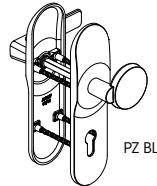

- brass handles to normal doors with high durability and corrosion resistance.
- EXIT handles to EN179 EXIT and fire doors

ABLOY solid door PLATE types

042
Handle pair

040
Inside handle
with outside blind plate

0421
Outside single handle
(with inside panic bar)

ABLOY NARROW PROFILE PLATE types

0750
Handle pair

0730
Inside handle
with outside blind plate

0751
Outside single handle
(with inside panic bar)

ABLOY DIN LONG PLATE SOLID DOOR

DIN
242
Handle pair

DIN
0241
Outside single handle
(with inside panic bar)

DIN
242 / 115
Handle pair

DIN
LH242 / 115
Outside single knob
(with inside panic bar)

ABLOY DIN LONG PLATE narrow PROFILE DOOR

DIN
2750
Handle pair

DIN
2751
Outside single handle
(with inside panic bar)

DIN
2750 / 115
Handle pair

DIN
LH2750 / 115
Outside single knob
(with inside panic bar)

ABLOY panic bars – convenient exit solution

Panic bar solution keeps the door closed and locked from the outside but allows for hands-free, convenient exit from the inside.