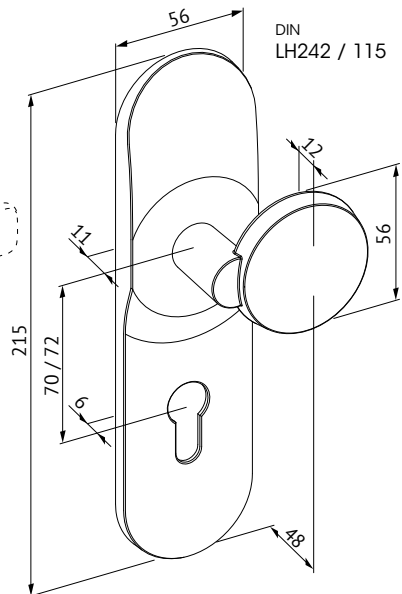

DIN
242
Handle pair

DIN
0241
Outside single handle
(with inside panic bar)

DIN
242 / 115
Handle pair

DIN
LH242 / 115
Outside single knob
(with inside panic bar)

ABLOY DIN LONG PLATE narrow PROFILE DOOR

DIN
2750
Handle pair

DIN
2751
Outside single handle
(with inside panic bar)

DIN
2750 / 115
Handle pair

DIN
LH2750 / 115
Outside single knob
(with inside panic bar)

ABLOY panic bars – convenient exit solution

Panic bar solution keeps the door closed and locked from the outside but allows for hands-free, convenient exit from the inside.