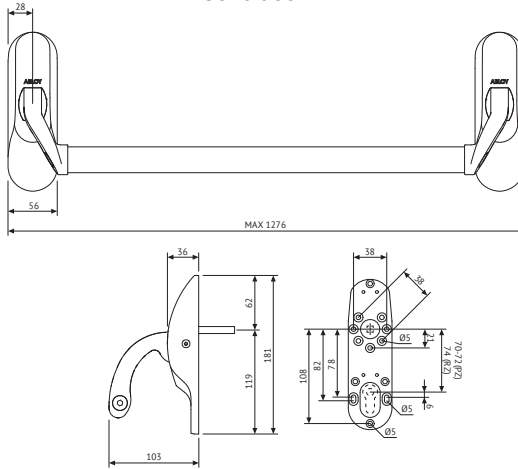

Measurements

PBE011
Solid door

PBE011
Narrow profile door

ABLOY selection table solid door

FUNCTION	SURFACES	STANDARD HANDLE ORDER INFORMATION	EXIT HANDLE ORDER INFORMATION	PANIC BAR	
SOLID DOOR HANDLE PAIR FOR SINGLE CYLINDER (PZBL72) 	Satin chrome (HCr)	DH006_25030R1002 : POLAR 6/242 PZBL Ms HCr DIN Long plate handle pair solid door (72mm)	EH006_25030R1002 : POLAR 6/242 PZBL Ms HCr DIN EXIT Long plate handle pair solid door (72mm)	No	
	ABLOY® ACTIVE Aluminium grey (Har RAL9006)	DH006_L5030R1002 : POLAR 6/242 PZBL Ms Har RAL 9006 DIN Long plate handle pair solid door (72mm)	EH006_L5030R1002 : POLAR 6/242 PZBL Ms Har RAL 9006 DIN EXIT Long plate handle pair solid door (72mm)		
	Brushed nickel (Rst / NiHa)	DH070_B5030R1002 : INOXI 3-19/242 PZBL Ms NiHa DIN Long plate handle pair solid door (72mm)	EH070_B5030R1002 : INOXI 3-19/242 Ms PZBL NiHa DIN EXIT Long plate handle pair solid door (72mm)		
	Stainless steel		EH070_A5030R1002 : INOXI 3-19/242 PZBL Stainless steel DIN EXIT Long plate handle pair solid door (72mm)		
SOLID DOOR HANDLE PAIR FOR DOUBLE CYLINDER (PZPZ72) 	Satin chrome (HCr)	DH006_25030R1001 : POLAR 6/242 PZPZ Ms HCr DIN Long plate handle pair solid door (72mm)	EH006_25030R1001 : POLAR 6/242 PZPZ Ms HCr DIN EXIT Long plate handle pair solid door (72mm)	No	
	ABLOY® ACTIVE Aluminium grey (Har RAL9006)	DH006_L5030R1001 : POLAR 6/242 PZPZ Ms Har RAL 9006 DIN Long plate handle pair solid door (72mm)	EH006_L5030R1001 : POLAR 6/242 PZPZ Ms Har RAL 9006 DIN EXIT Long plate handle pair solid door (72mm)		
	Brushed nickel (Rst / NiHa)	DH070_B5030R1001 : INOXI 3-19/242 PZPZ Ms NiHa DIN Long plate handle pair solid door (72mm)	EH070_B5030R1001 : INOXI 3-19/242 Ms PZPZ NiHa DIN EXIT Long plate handle pair solid door (72mm)		
	Stainless steel		EH070_A5030R1001 : INOXI 3-19/242 PZPZ Stainless steel DIN EXIT Long plate handle pair solid door (72mm)		
SOLID DOOR INSIDE PANIC BAR WITH OUTSIDE HANDLE FOR SINGLE CYLINDER (PZBL72) 	Satin chrome (HCr)	DH006_25020R100 : POLAR 6/0241 PZ Ms HCr DIN Long plate outside handle solid door (72mm)	EH006_25020R100 : POLAR 6/0241 PZ Ms HCr DIN EXIT Long plate outside handle solid door (72mm)	PBE011_200400010 : DIN Panic bar solid door HCr	
	ABLOY® ACTIVE Aluminium grey (Har RAL9006)	DH006_L5020Z100 : POLAR 6/0241 PZ Ms Har RAL 9006 DIN Long plate outside handle solid door (72mm)	EH006_L5020Z100 : POLAR 6/0241 PZ Ms Har RAL 9006 DIN EXIT Long plate outside handle solid door (72mm)	PBE011_L00400010 : DIN Panic bar solid door Har	
	Brushed nickel (Rst / NiHa)	DH070_B5020R100 : INOXI 3-19/0241 Ms PZ NiHa DIN Long plate outside handle solid door (72mm)	EH070_B5020R100 : INOXI 3-19/0241 Ms PZ NiHa DIN EXIT Long plate outside handle solid door (72mm)	PBE011_B00400010 : DIN panic bar solid door NiHa	
	Stainless steel		EH070_A5020R100 : INOXI 3-19/0241 PZ Stainless steel DIN EXIT Long plate outside handle solid door (72mm)		
SOLID DOOR INSIDE HANDLE WITH OUTSIDE KNOB FOR SINGLE CYLINDER (PZBL72) 	Satin chrome (HCr)	DH006_25031R10041 : POLAR 6/242/115 PZBL Ms HCr DIN Long plate solid door single handle-knob pull long plate left (72mm)	EH006_25031R10041 : POLAR 6/242/115 PZBL Ms HCr DIN EXIT Long plate solid door single handle-knob pull long plate left (72mm)	No	
		DH006_25032R10041 : POLAR 6/242/115 PZBL Ms HCr DIN Long plate solid door single handle-knob pull long plate right (72mm)	EH006_25032R10041 : POLAR 6/242/115 PZBL Ms HCr DIN EXIT Long plate solid door single handle-knob pull long plate right (72mm)		
		DH006_L5031R10041 : POLAR 6/242/115 PZBL Ms Har RAL 9006 DIN Long plate solid door single handle-knob pull long plate left (72mm)	EH006_L5031R10041 : POLAR 6/242/115 PZBL Ms Har RAL 9006 DIN EXIT Long plate solid door single handle-knob pull long plate left (72mm)		
	ABLOY® ACTIVE Aluminium grey (Har RAL9006)	DH006_L5032R10041 : POLAR 6/242/115 PZBL Ms Har RAL 9006 DIN Long plate solid door single handle-knob pull long plate right (72mm)	EH006_L5032R10041 : POLAR 6/242/115 PZBL Ms Har RAL 9006 DIN EXIT Long plate solid door single handle-knob pull long plate right (72mm)		
		Brushed nickel (Rst / NiHa)	DH070_B5031R10041 : INOXI 3-19/242/115 PZBL Ms NiHa DIN Long plate solid door single handle-knob pull long plate left (72mm)		EH070_B5031R10041 : INOXI 3-19/242/115 PZBL Ms NiHa DIN EXIT Long plate solid door single handle-knob pull long plate left (72mm)
			DH070_B5032R10041 : INOXI 3-19/242/115 PZBL Ms NiHa DIN Long plate solid door single handle-knob pull long plate right (72mm)		EH070_B5032R10041 : INOXI 3-19/242/115 PZBL Ms NiHa DIN EXIT Long plate solid door single handle-knob pull long plate right (72mm)
	Stainless steel		EH070_A5031R10041 : INOXI 3-19/242/115 PZBL Stainless steel DIN EXIT Long plate solid door single handle-knob pull long plate left (72mm)		