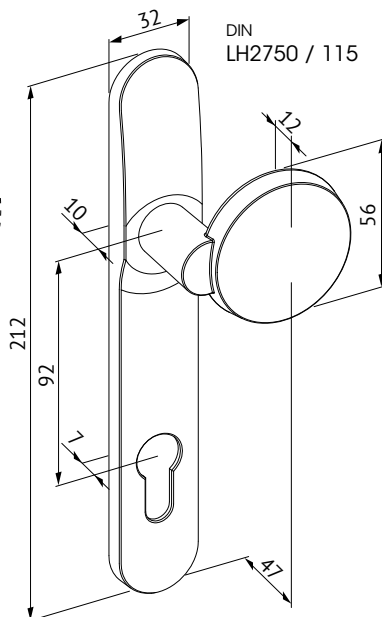

DIN
242
Handle pair

DIN
0241
Outside single handle
(with inside panic bar)

DIN
242 / 115
Handle pair

DIN
LH242 / 115
Outside single knob
(with inside panic bar)

ABLOY DIN LONG PLATE narrow PROFILE DOOR

DIN
2750
Handle pair

DIN
2751
Outside single handle
(with inside panic bar)

DIN
2750 / 115
Handle pair

DIN
LH2750 / 115
Outside single knob
(with inside panic bar)

ABLOY panic bars – convenient exit solution

Panic bar solution keeps the door closed and locked from the outside but allows for hands-free, convenient exit from the inside.