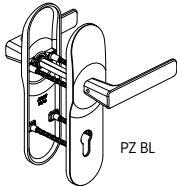

- brass handles to normal doors with high durability and corrosion resistance.
- EXIT handles to EN179 EXIT and fire doors

ABLOY solid door PLATE types

042
Handle pair

040
Inside handle
with outside blind plate

0421
Outside single handle
(with inside panic bar)

ABLOY NARROW PROFILE PLATE types

0750
Handle pair

0730
Inside handle
with outside blind plate

0751
Outside single handle
(with inside panic bar)

ABLOY DIN LONG PLATE SOLID DOOR

DIN
242
Handle pair

DIN
0241
Outside single handle
(with inside panic bar)

DIN
242 / 115
Handle pair

DIN
LH242 / 115
Outside single knob
(with inside panic bar)

ABLOY DIN LONG PLATE narrow PROFILE DOOR

DIN
2750
Handle pair

DIN
2751
Outside single handle
(with inside panic bar)

DIN
2750 / 115
Handle pair

DIN
LH2750 / 115
Outside single knob
(with inside panic bar)

ABLOY panic bars – convenient exit solution

Panic bar solution keeps the door closed and locked from the outside but allows for hands-free, convenient exit from the inside.